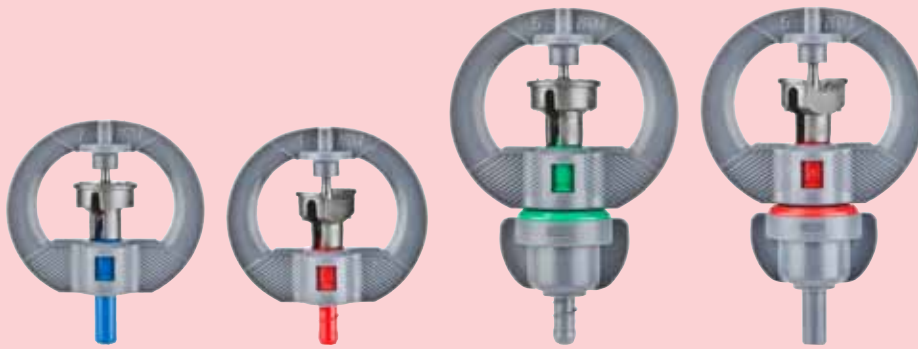

NEW

SMART SPIN FAMILY

Optimal solution for under tree applications (irrigation & fertigation)

Smart Spin
Medium range

Smart Spin
Extra range

Smart Spin PC
Medium range

Smart Spin PC
Extra range

APPLICATIONS

For under tree applications like in: orchards, vineyards, citrus and landscape

STRUCTURE AND FEATURES

Both models: **Smart Spin (Non-regulated) & Smart Spin PC (regulated)**

- Simple and user-friendly structure
- Working on low pressure from 0.7 bar
- Various swivels: Mini, Medium and Extra range swivels for wide range of wetted diameters
- Inverted swivel for orchards, nurseries and greenhouses
- Uniform coverage over a wide range of spacing
- Sturdy and solid structure
- Quick thread connection adapted directly to SPE micro tube for economic complete solution
- Parallel connection is available for installing on butterfly stands
- Spike 34 ensures stability, rigidity and friendly installation

All upright swivels tested under laboratory conditions at 0.25 m above ground