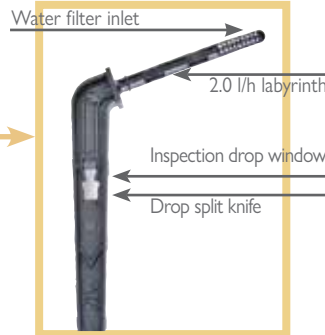

STRUCTURE AND FEATURES

- Heavy Duty range of drippers and accessories in various configurations
- Four dripper design elements minimize clogging:
 1. Protected water inlet
 2. Flushing mechanism of regulating diaphragm
 3. Strong turbulent flow in labyrinth enables continual cleaning and flushing
 4. Large water passages
- Color-coded for identification of discharge and model
- Standard 5 mm tapered outlet for working with connectors or barb outlet for 3/5 tube
- Chemical-resistant, high-grade plastic for precision and durability
- Two models available: PC and CNL (Compensating Non-Leakage)
- Unique "sharp edge" CNL design prevents dirt accumulation and ensures reliable operation under difficult conditions
- 6 different flow rates

ClickTif HD Accessories

Drop guide

Catalog no.
802870

Straight labyrinth stake

Catalog no.
802800

Elbow labyrinth stake

Catalog no.
802850

3/5 PVC or PE extension tube stabilizer stake

Stabilizer stake

Catalog no.
6466040000

DROP GUIDE

Use as single outlet for drop guide

LABYRINTH STAKES

Working with multiple outlets:

1. Use labyrinth stakes to improve uniformity
2. Minimum recommended working pressure: 1 bar
3. Maximum recommended flow per outlet: 2.0 l/h