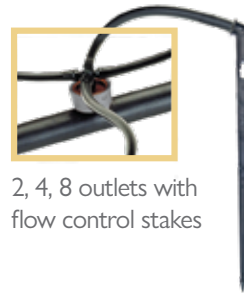

ClickTif HD Accessories

Drop guide

Catalog no.
802870

Straight labyrinth stake

Catalog no.
802800

Elbow labyrinth stake

Catalog no.
802850

3/5 PVC or PE extension tube stabilizer stake

Stabilizer stake

Catalog no.
6466040000

DROP GUIDE

Use as single outlet for drop guide

LABYRINTH STAKES

Working with multiple outlets:

1. Use labyrinth stakes to improve uniformity
2. Minimum recommended working pressure: 1 bar
3. Maximum recommended flow per outlet: 2.0 l/h

2.5 mm Punch

Special design for comfortable punching and inserting of ClickTif drippers

Catalog no.
897284

2, 4, 8 outlets with flow control stakes

3/5 mm outlet connectors

Catalog no.
802908

Catalog no.
802920